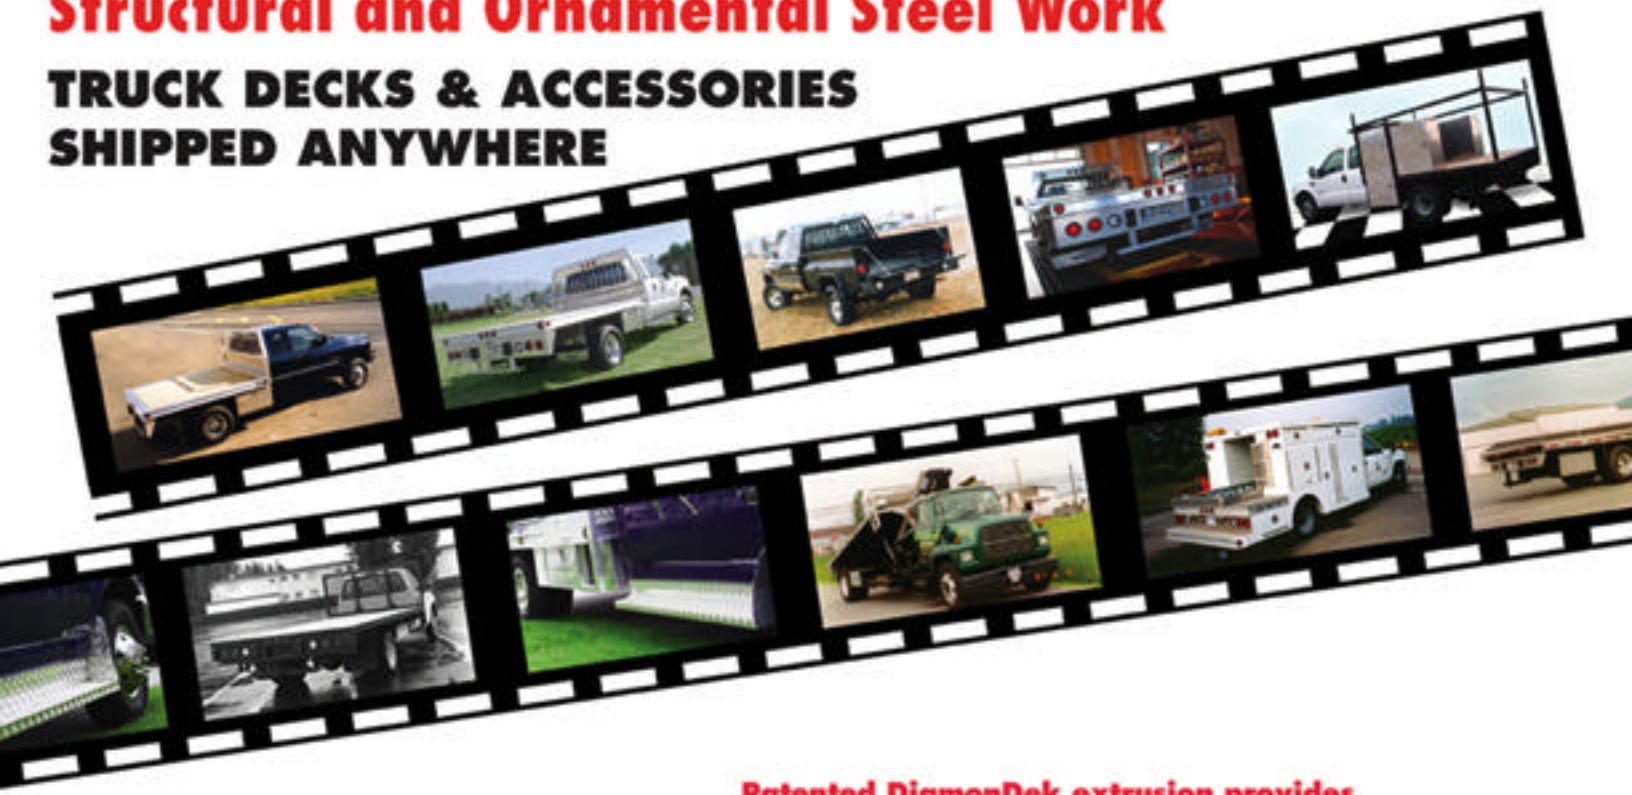

Custom Aluminum Truck Decks and Accessories Structural and Ornamental Steel Work

**TRUCK DECKS & ACCESSORIES
SHIPPED ANYWHERE**

Patented DiamonDek extrusion provides superior strength and is complimented with our unique safety tread

Recessed side-marker lights →

← **Down-sloped, recessed fuel-filler neck**

Heavy-duty, Functional, Lightweight, High Payload, Attractive and Well Thought!
Decks are manufactured to your specs, c/w: recessed steps, marker lights & fuel-fillers; custom half-flaps; unique safety tread etc. Aacson decks are as easy to look at as they are to maintain! We also build headache racks, tool boxes, steel decks, utility bodies, lumber roll-offs, 5th wheel haulers, hydraulic tilt packages, and more. Call/email for free quotation. (Dealer Pricing Available)