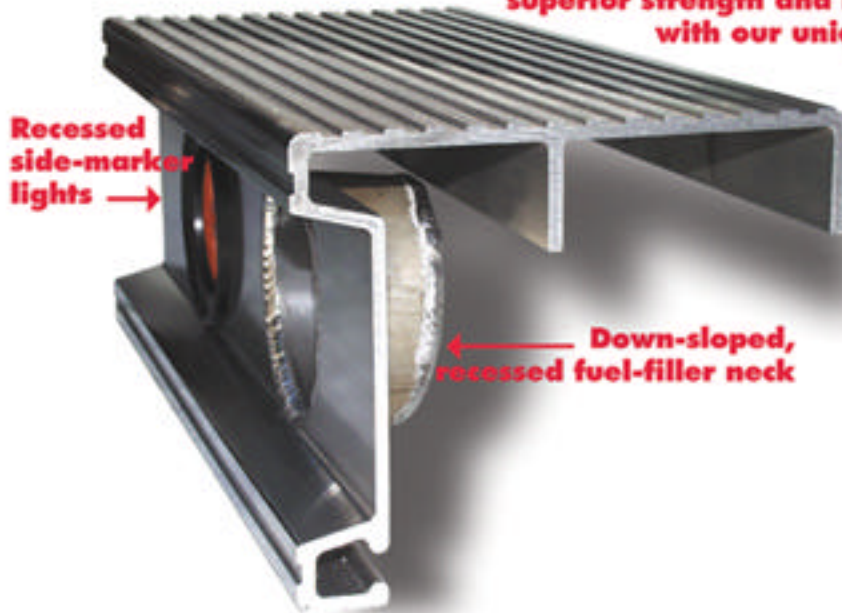

Custom Aluminum Truck Decks and Accessories Structural and Ornamental Steel Work

**TRUCK DECKS & ACCESSORIES
SHIPPED ANYWHERE**

Patented DiamonDek extrusion provides superior strength and is complimented with our unique safety tread

Recessed side-marker lights →

← **Down-sloped, recessed fuel-filler neck**

Heavy-duty, Functional, Lightweight, High Payload, Attractive and Well Thought!
Decks are manufactured to your specs, c/w: recessed steps, marker lights & fuel-fillers; custom half-flaps; unique safety tread etc. Aacson decks are as easy to look at as they are to maintain! We also build headache racks, tool boxes, steel decks, utility bodies, lumber roll-offs, 5th wheel haulers, hydraulic tilt packages, and more. Call/email for free quotation. (Dealer Pricing Available)